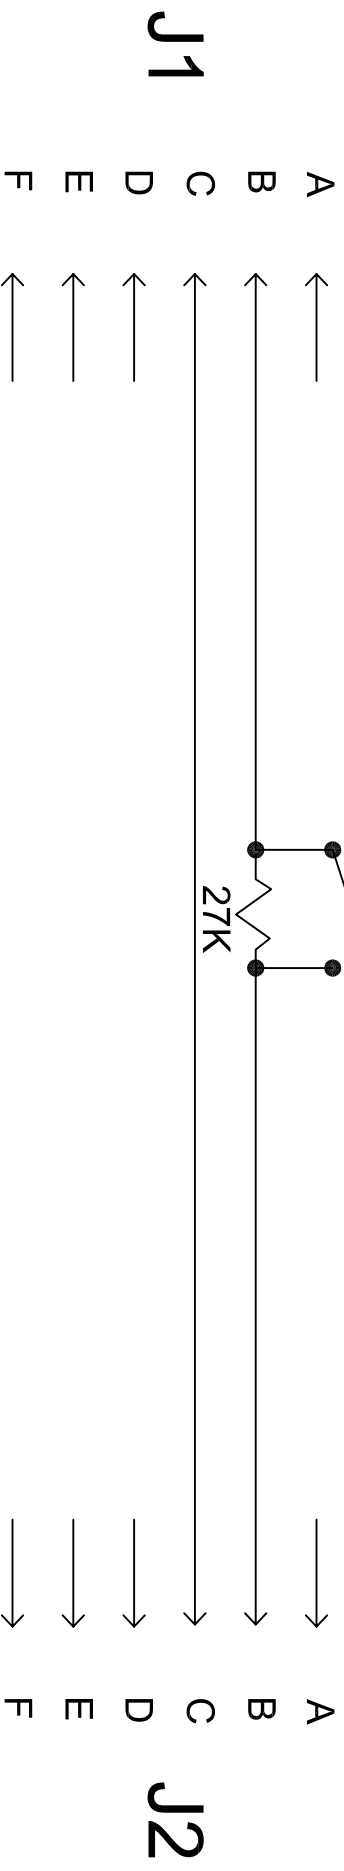

OPEN ON SECURITY  
EQUIPMENT INSTALLED

SWITCH, ELECTRONIC SA-1243/GRC